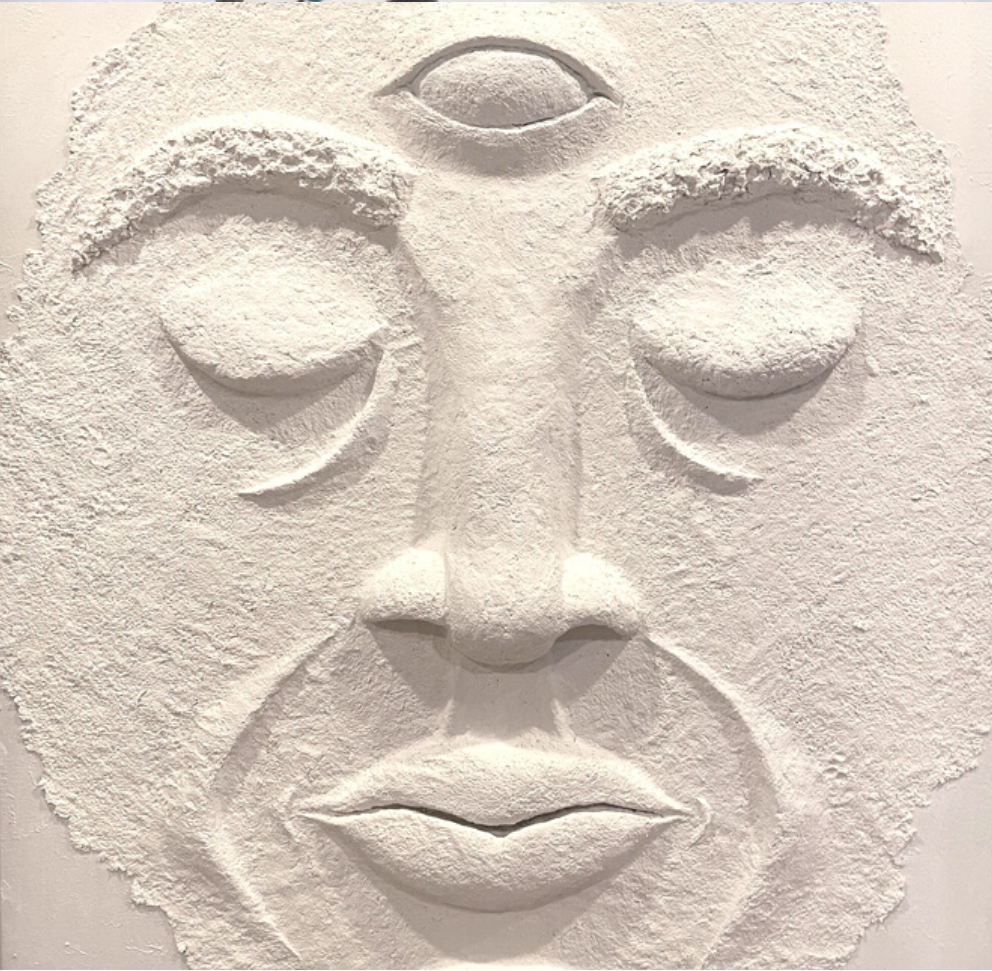

ARTIST

SHILO DE ARMAS

Shilo de Armas 2020

Shilo de Armas is a multifaceted traveling artist based out of Houston, Texas. She releases her work in various "series", focusing mainly on design, murals, abstract paintings, sculptures, and body paint. She creates something for everyone while remaining true to herself and her ever-present message: inclusivity.

DESIGN

Behind Closed Doors is a new cocktail experience located in Historic Downtown Houston at 310 Main Street.

Shilo de Armas contributed to many different elements of this establishment, however, her main role was on the design team with MoonPapasArt.

INSTALLATIONS

Overwhelming Grace commissioned for and being displayed in Houston's very own Lakewood Church.

BODY PAINT

A series designed to bring Shilo's art to life. Ongoing since 2016.

SLEEPY HEAD

A series designed to bring you peace.