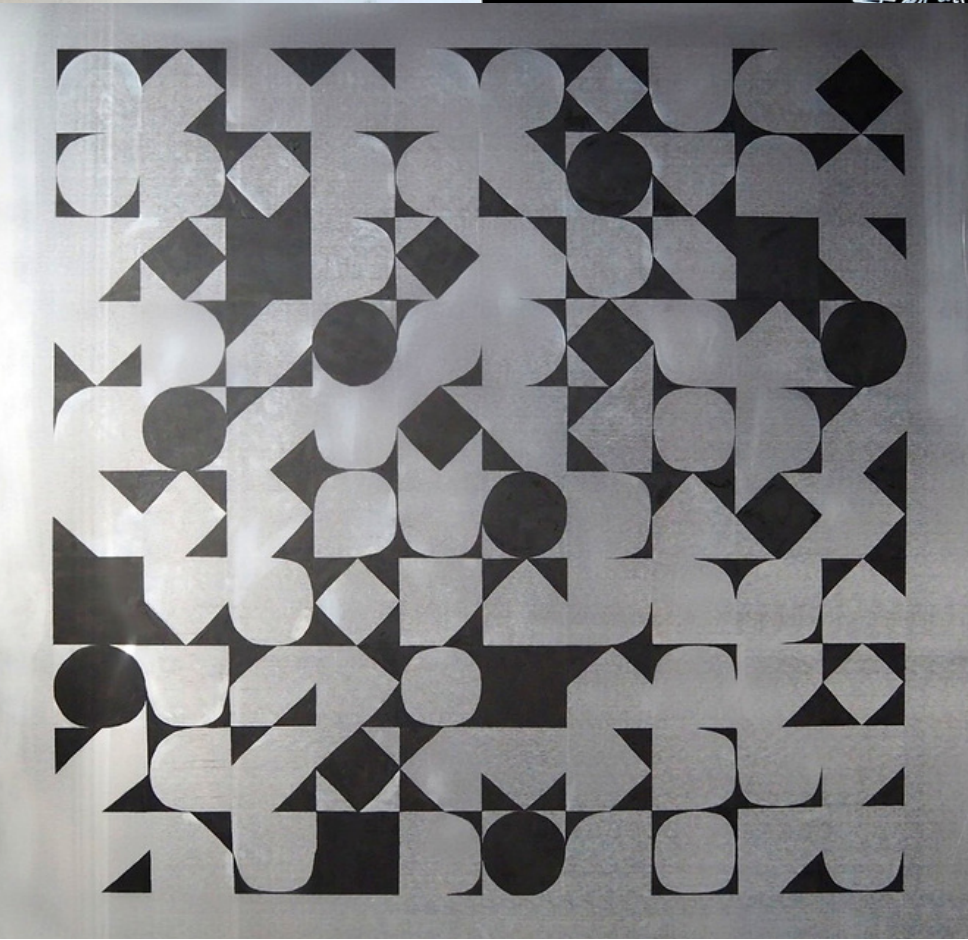

NEGATIVE REINFORCEMENT

A series focused on negative and positive space and different uses of textures, mediums, and dimensions.

Pictured: *Punk's Not Dead*