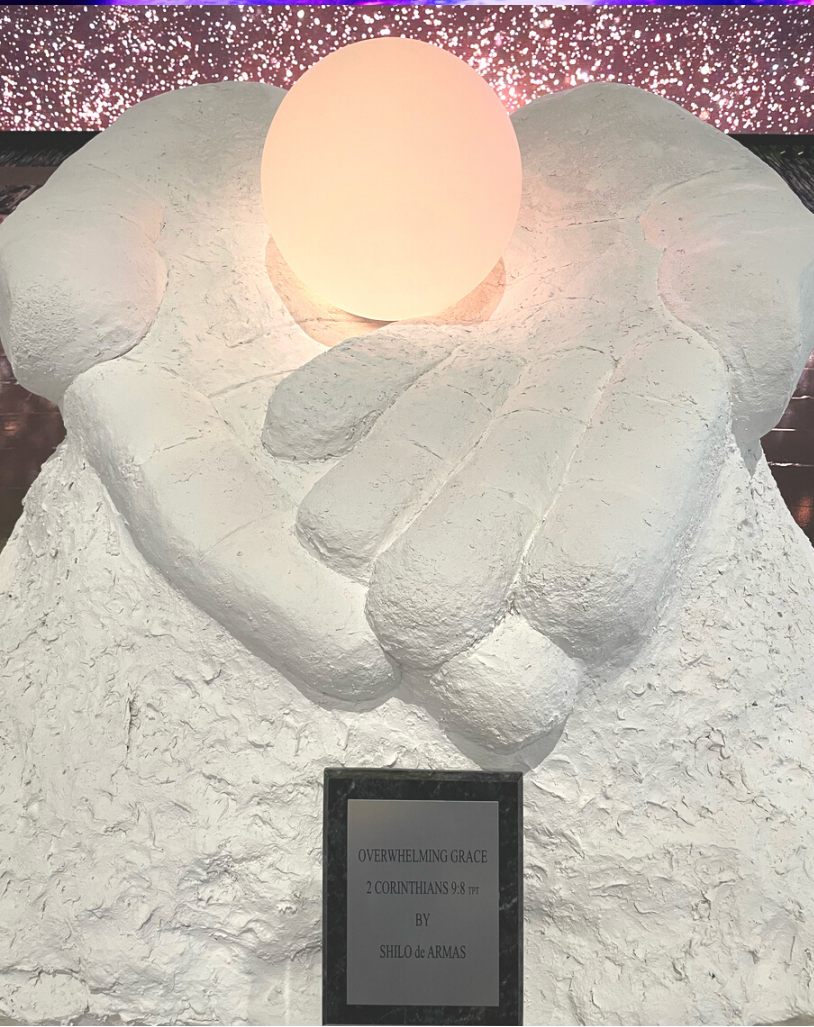

ARTIST

SHILO DE ARMAS

Shilo de Armas 2020

Shilo de Armas is a multifaceted traveling artist based out of Houston, Texas. She releases her work in various "series", focusing mainly on design, murals, abstract paintings, sculptures, and body paint. She creates something for everyone while remaining true to herself and her ever-present message: inclusivity.

DESIGN

Behind Closed Doors is a new cocktail experience located in Historic Downtown Houston at 310 Main Street.

Shilo de Armas contributed to many different elements of this establishment, however, her main role was on the design team with MoonPapasArt.